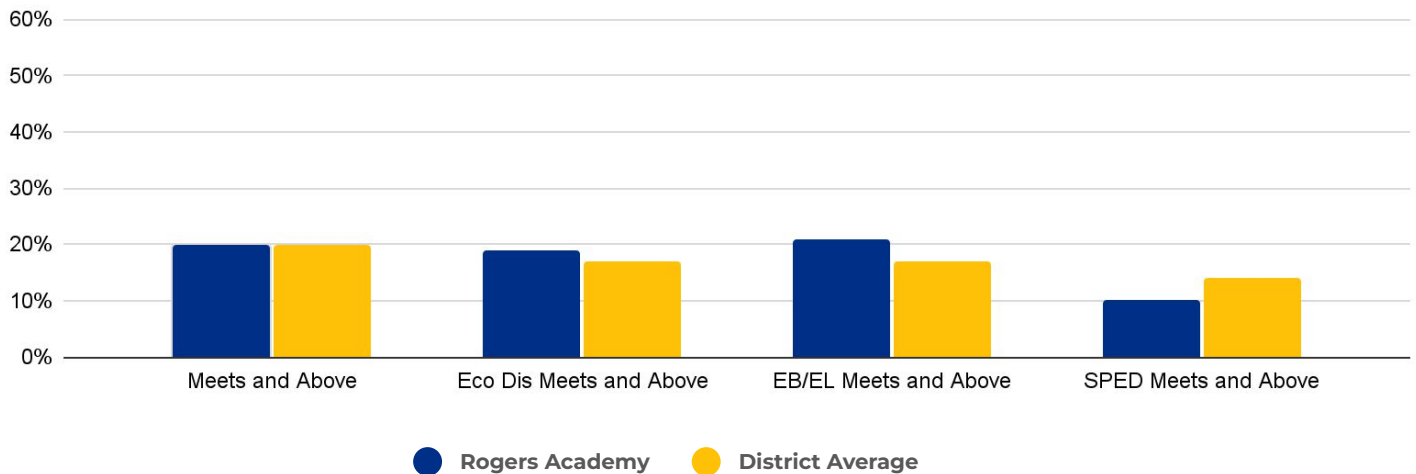

2022 ACADEMIC PERFORMANCE