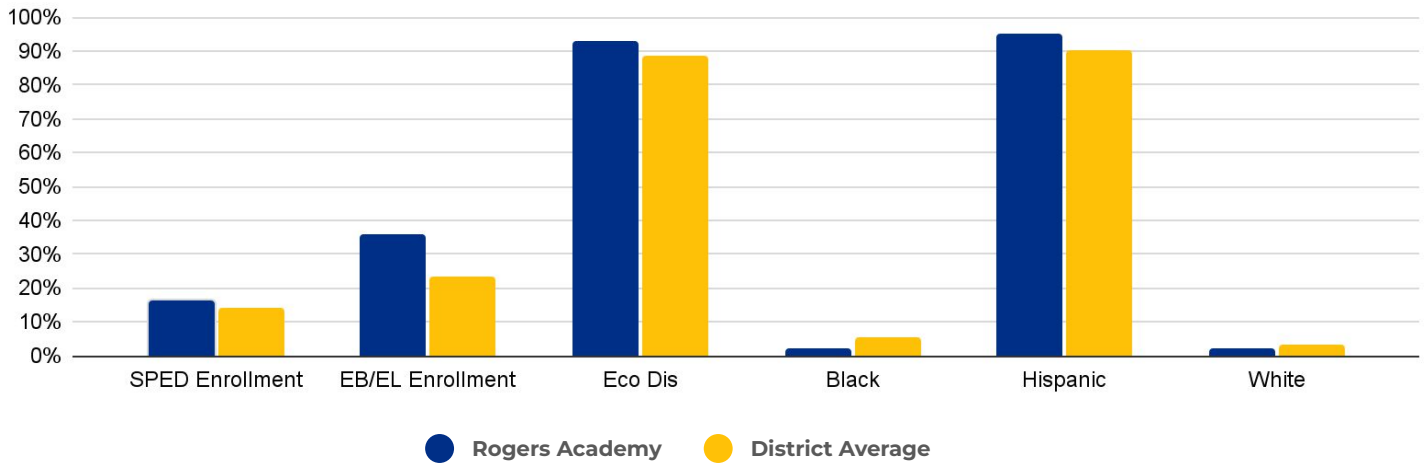

## PRIMARY CRITERIA #3: 2022-23 FACILITY USE

Functional Capacity  
**789**

Facility Usage  
**88%**

## DEMOGRAPHICS