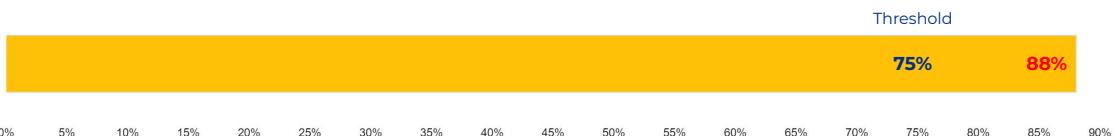

PRIMARY CRITERIA #3: 2022-23 FACILITY USE

Functional Capacity
789

Facility Usage
88%