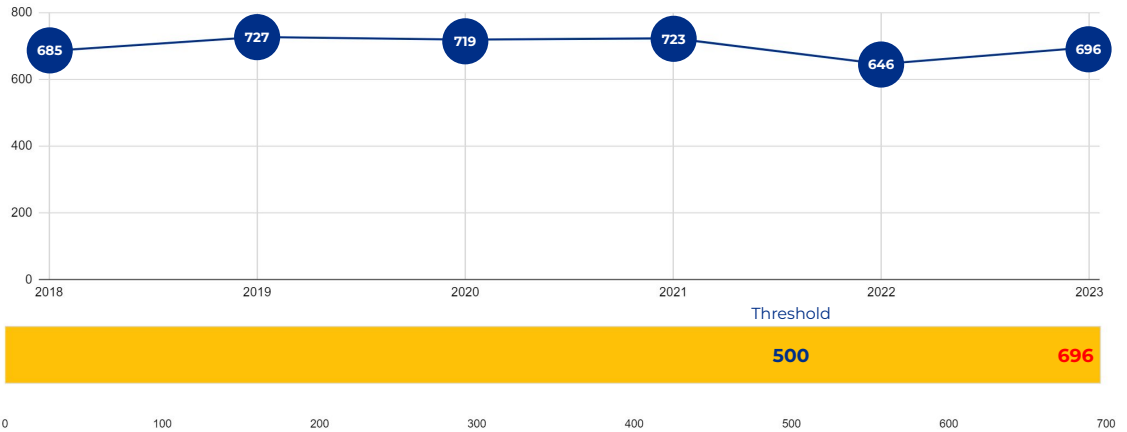

## SCHOOL OVERVIEW

<b>Location:</b>	620 McIlvaine San Antonio, TX 78212
<b>Grades:</b>	PK-8
<b>Enrollment:</b>	696
<b>Poverty Index:</b>	31%
<b>Trustee/SMD:</b>	Martinez - District 6
<b>HS Feeder Pattern:</b>	Edison
<b>Recommendation:</b>	<ul style="list-style-type: none"> <li>No rightsizing-related actions make a significant impact on this school.</li> </ul>

## PRIMARY CRITERIA #1: 2022-23 ENROLLMENT

2023 Enrollment  
**696**

Campus Type  
**Academy**

Enrollment Threshold  
**500**

	2018	2019	2020	2021	2022	2023
<b>Total Enrollment:</b>	685	727	719	723	646	696